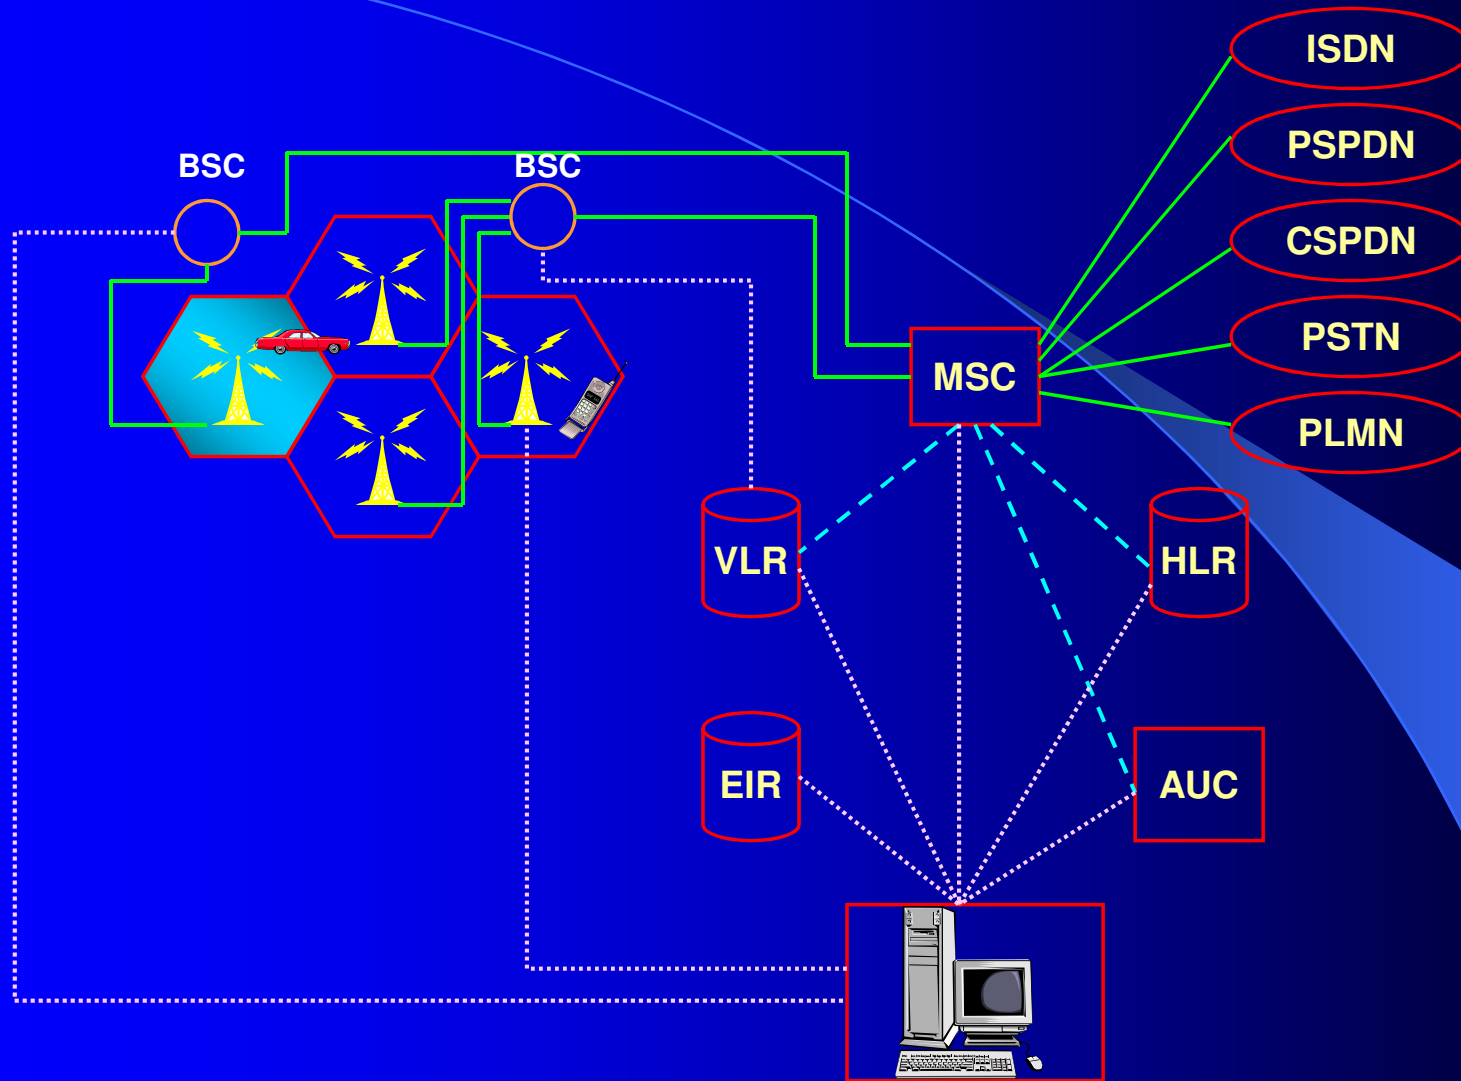

- Αποκατάσταση κλήσεων και μεταφορά σηματοδοσίας
- - - Μεταφορά σηματοδοσίας
- · · Μεταφορά σηματοδοσίας